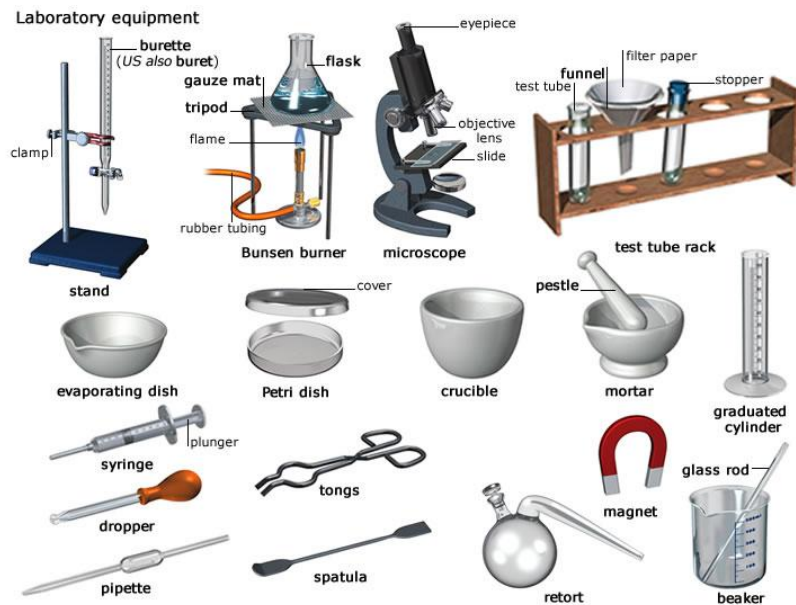

Scientific Laboratory Applications

Website: www.mediray.com

Email: sales@mediray.com

Phone: 1.877.898.3003